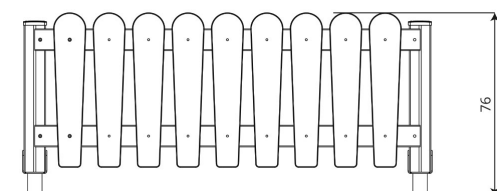

Guarantee

30 30 year guarantee - Structural strength of steel and stainless steel components

15 15 year guarantee - Structural failure of steel and stainless steel, for dynamic equipment

10 10 year guarantee - Structural failure of high density polyethylene and high pressure laminates components

5 5 year guarantee - Corrosion of stainless steel and hot dip galvanized and powder coated components; against bark beetles and rot in case of wooden structural elements

Detailed information in the guarantee card

Vinci Group Sp. z o.o.
Seminarijna 9 Street
99-400 Łowicz

VAT: 534-250-14-46
PHONE: +48 42 203 24 99 ext. 26
M: +48 793 404 991

biuro@vinci-play.com
info@vinci-play.com
www.vinci-play.com