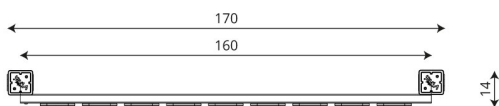

Guarantee

30 30 year guarantee - Structural strength of steel and stainless steel components

15 15 year guarantee - Structural failure of steel and stainless steel, for dynamic equipment

10 10 year guarantee - Structural failure of high density polyethylene and high pressure laminates components

5 5 year guarantee - Corrosion of stainless steel and hot dip galvanized and powder coated components; against bark beetles and rot in case of wooden structural elements

Detailed information in the guarantee card

Vinci Group Sp. z o.o.
Seminarijna 9 Street
99-400 Łowicz

VAT: 534-250-14-46
PHONE: +48 42 203 24 99 ext. 26
M: +48 793 404 991

biuro@vinci-play.com
info@vinci-play.com
www.vinci-play.com